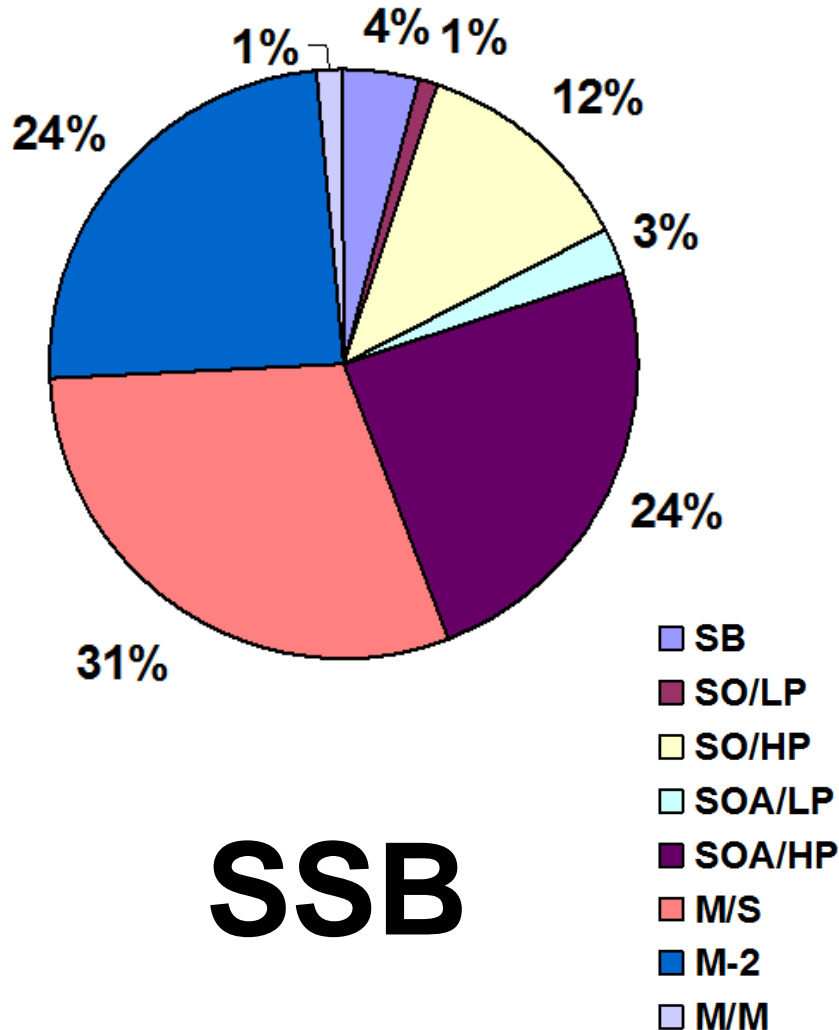

CQ WW DX Contest 2022

CQ WW Clubcompetition :

1. Bavarian Contest Club	(321) 347,677,055
2. Italian Contest Club	(281) 347,090,137
3. EA Contest Club	(112) 226,591,245
4. Rhein Ruhr DX Association	(155) 141,531,863
5. Contest Club Ontario	(96) 122,981,453

CQ WW DX SSB 2022

CQ WW DX CW 2022

CQ WW DX 2022

BCC-Contestbeteiligungen 2023

(u.v.a. DARC+ international)

ARRL DX SSB + CW Febr / März

WW DIGI DX Contest Ende August

ARRL DX Contest 2023

ARRL DX Contest 2023

ARRL DX Contest 2023

Club Name	Score	Entries
Bavarian Contest Club	78,585,534	244
EA Contest Club	40,192,386	57
Italian Contest Club	39,513,897	145
Croatian Contest Club	32,988,372	25
Rhein Ruhr DX Association	14,238,312	69
Clipperton DX Club	12,955,686	18
Araucaria DX Group	11,452,428	43
Catalonia Contest Club	10,871,076	15
Russian Contest Club	10,014,513	58
Ukrainian Contest Club	9,115,335	47