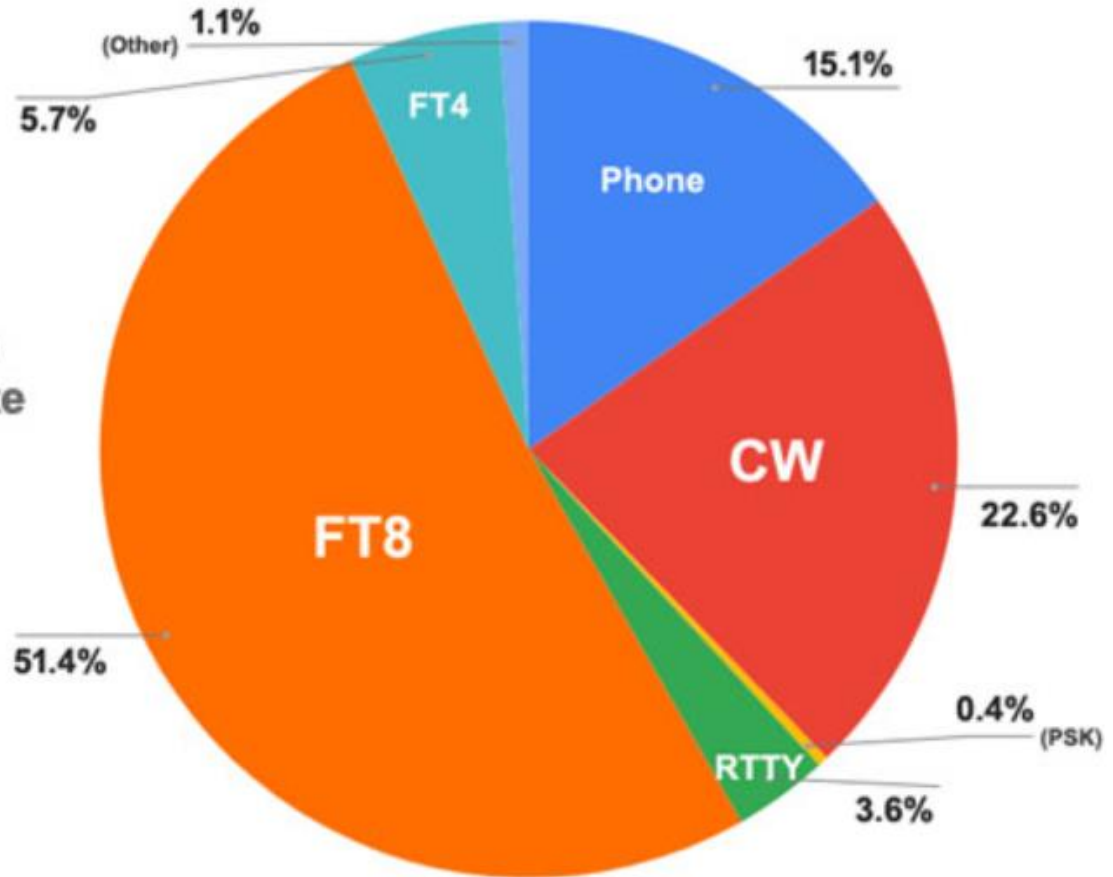

Breakdown by mode of the 66.4 million contacts uploaded to the CLUBLOG website in 2020

Data Source: CLUBLOG website

Chart graphic compiled by EI7GL