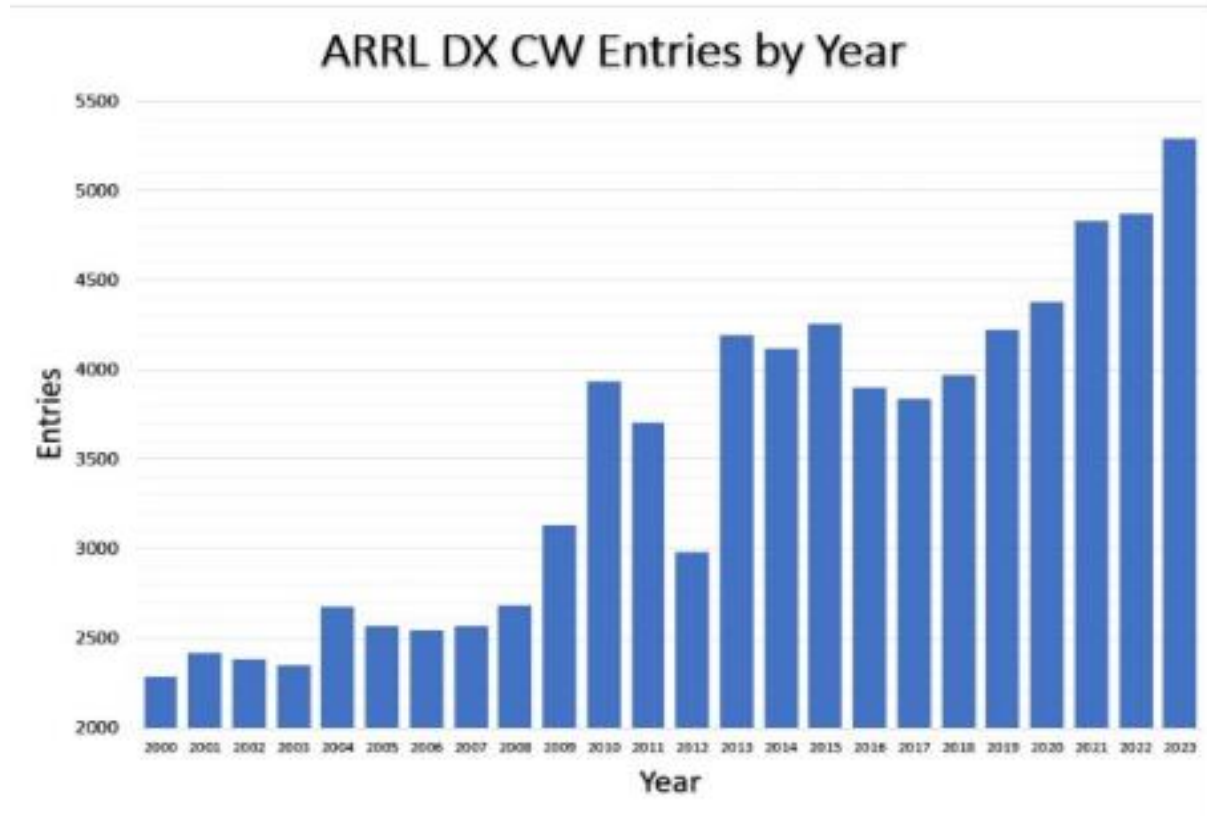

CQ WW DX Contest 2022

CQ WW Clubcompetition :

1. Bavarian Contest Club	(321) 347,677,055
2. Italian Contest Club	(281) 347,090,137
3. EA Contest Club	(112) 226,591,245
4. Rhein Ruhr DX Association	(155) 141,531,863
5. Contest Club Ontario	(96) 122,981,453

CQ WW DX SSB 2022

CQ WW DX CW 2022

CQ WW DX 2022

BCC-Contestbeteiligungen 2023

(u.v.a. DARC+ international)

ARRL DX SSB + CW Febr / März

WW DIGI DX Contest Ende August

ARRL DX Contest 2023

ARRL DX Contest 2023

ARRL DX Contest 2023

Club Name	Score	Entries
Bavarian Contest Club	78,585,534	244
EA Contest Club	40,192,386	57
Italian Contest Club	39,513,897	145
Croatian Contest Club	32,988,372	25
Rhein Ruhr DX Association	14,238,312	69
Clipperton DX Club	12,955,686	18
Araucaria DX Group	11,452,428	43
Catalonia Contest Club	10,871,076	15
Russian Contest Club	10,014,513	58
Ukrainian Contest Club	9,115,335	47