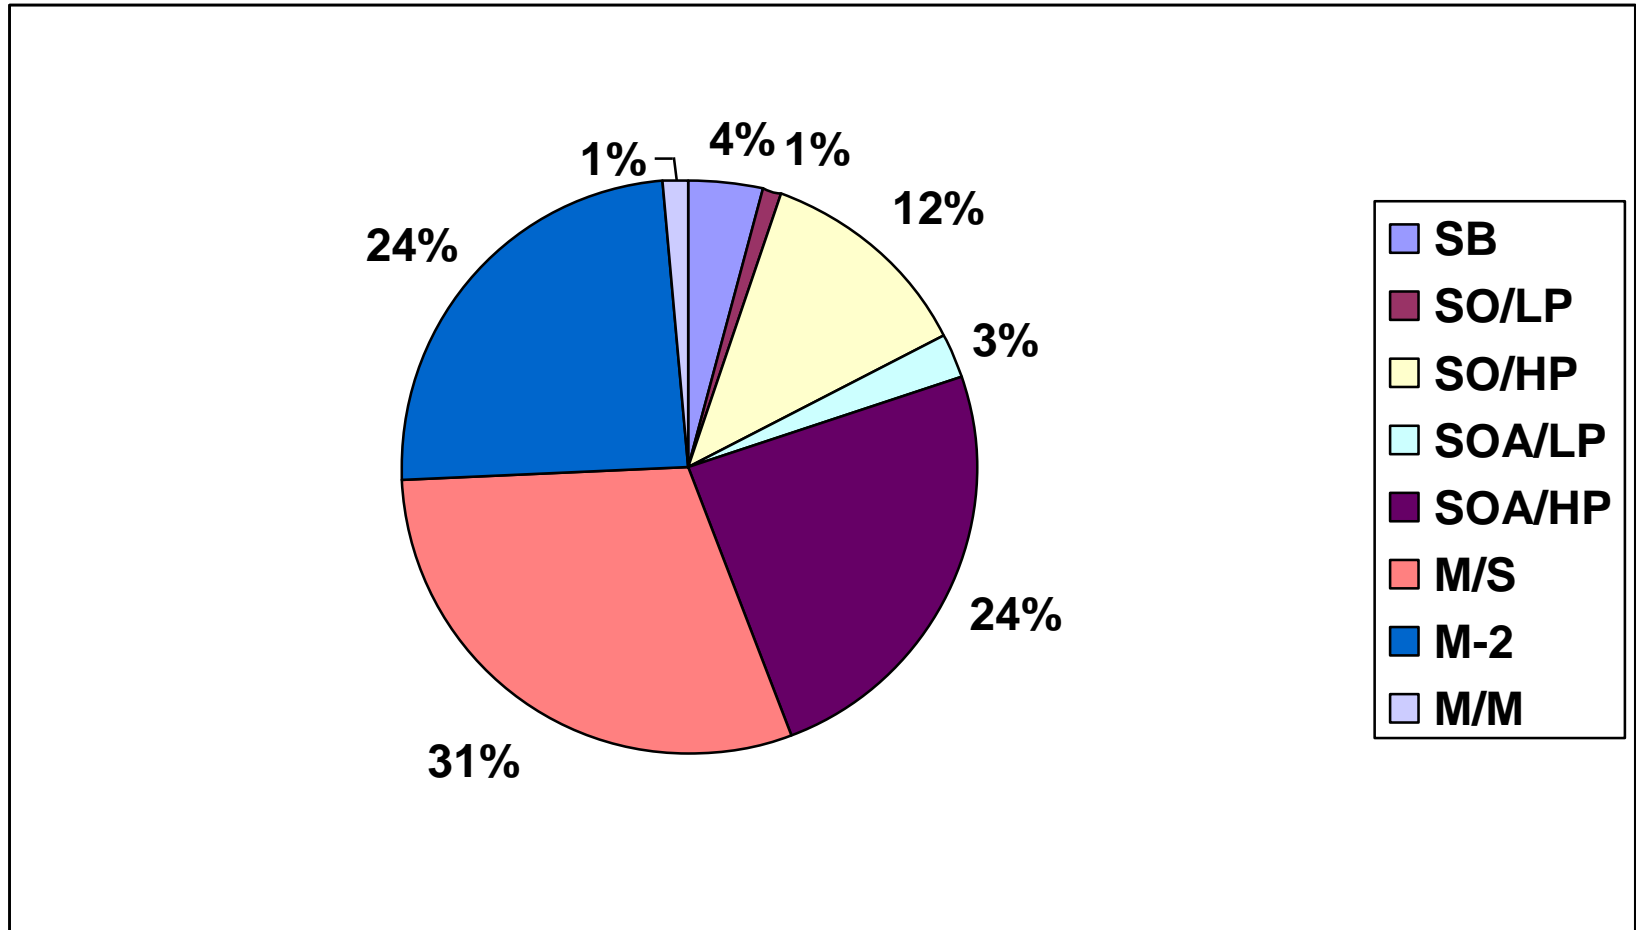

CQ WW DX SSB 2022