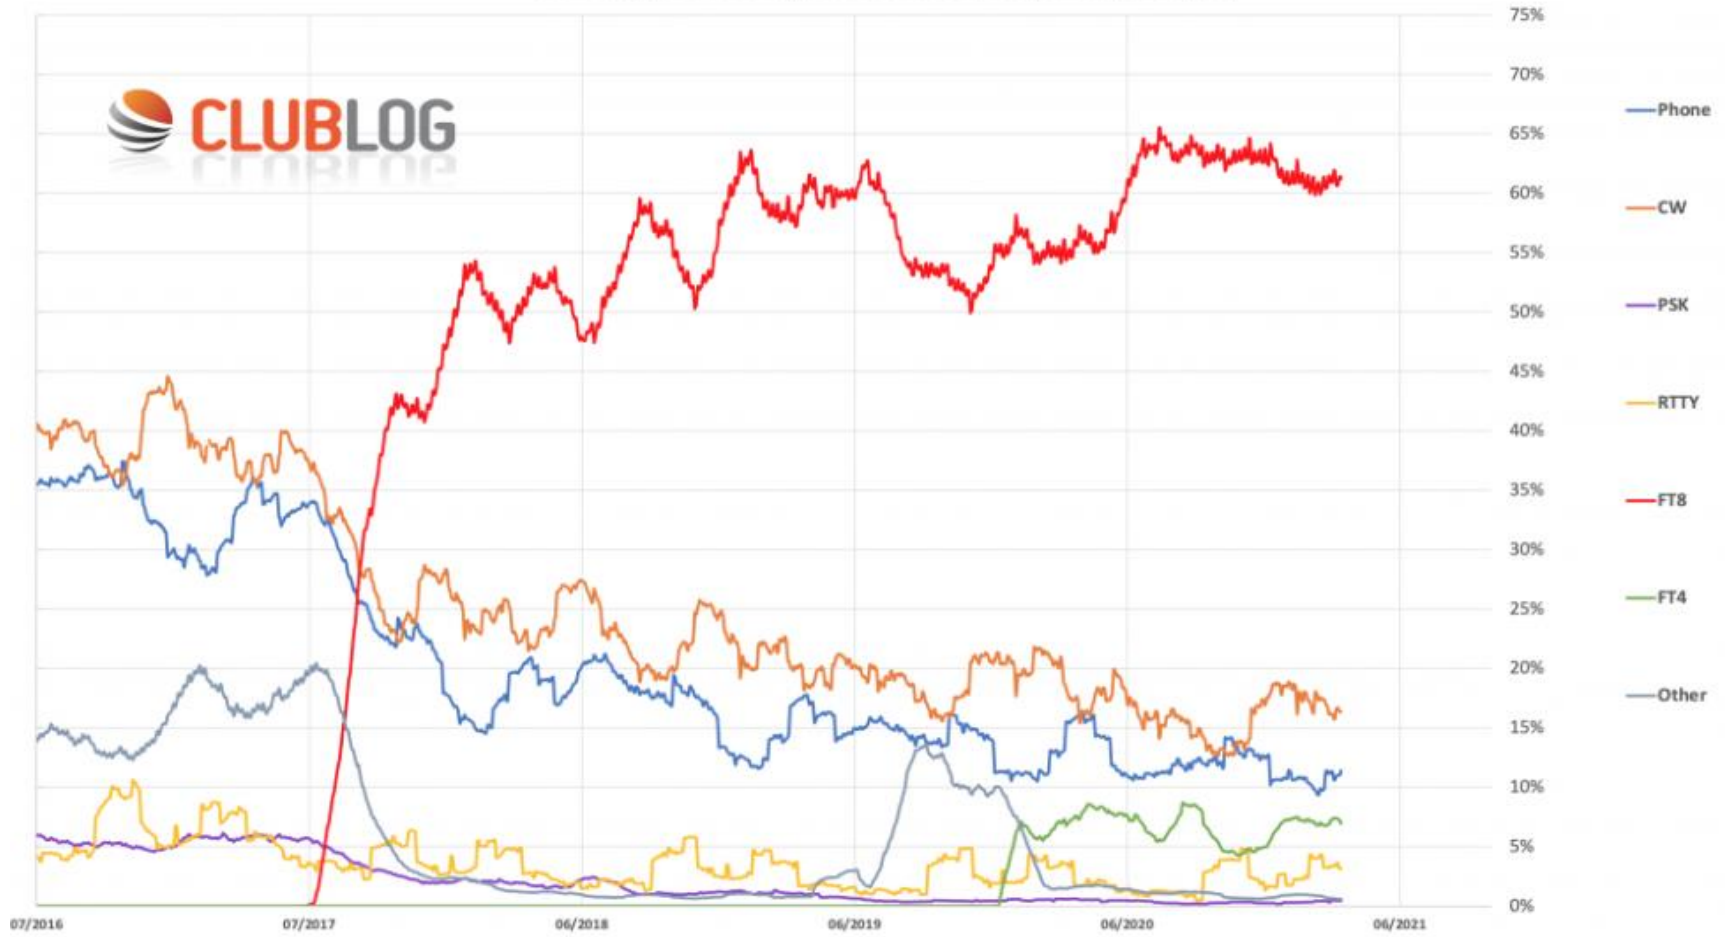

ARRL DX CW 17./18.02.2024
ARRL DX SSB 02./03.03.2024

WW DIGI DX Contest 2023

**WW DIGI DX Contest Ende August
seit 2019**

AR BR CR DR ER FR GR HR IR JR KR LR MR NR OR PR QR RR
A **WWRDF** DQ EQ FQ GQ HQ **2023** KQ LQ MQ NQ OQ **Slovenia** PQ RQ
Slovenia contest club
AP BP CP DP EP FP GP HP IP JP KP LP MP NP OP PP QP RP
WORLD WIDE DIGI DX
AD BD CD DD ED FD GD HD ID JD KD LD MD NO OD PD QD RD
CONTEST
AN BN CN DN EN FN GN HN IN JN KN LN MN NN ON PN QN RN
AM BM CM DM EM FM GM HM IM JM KM LM NM PM QM RM

THIS CERTIFIES
DK2AT
#6 Germany

IN CATEGORY
Single Operator High Power All Bands

HAS ACHIEVED
10,208 Points
Successfully Logging 83 Contacts in 44 Grid Fields

AD BD CD DD ED FD GD HD ID JD KD LD MD ND OD PD QD RD
AC BC CC DC EC FC GC HC IC JC KC LC MC NC OC PC QC RC
AB BB *Tim Duffy* FB GB HB IB JB KB LB MB *Tine Brajnik* PB QB RB
President WWRDF Contest Director President SCC
AA BA CA DA EA FA GA HA IA JA KA LA MA NA OA PA QA RA
Tim Duffy K3LR Ed Muns W0YK Tine Brajnik S5DA

WW DIGI DX Contest 2023

WW DIGI DX Contest 2023 / 1.443 Logs

#	Club	Entries	Club Score
1	ARAUCARIA DX GROUP	7	<u>4,311,252</u>
2	YB-LAND DXING PASSION IS	149	<u>2,503,426</u>
3	YANKEE CLIPPER CONTEST CLUB	11	<u>1,824,078</u>
4	NORTHERN CALIFORNIA CONTEST CLUB	16	<u>1,668,277</u>
5	POTOMAC VALLEY RADIO CLUB	35	<u>1,629,474</u>
6	FRANKFORD RADIO CLUB	18	<u>1,080,786</u>
7	SOCIETY OF MIDWEST CONTESTERS	17	<u>930,250</u>
8	BAVARIAN CONTEST CLUB	14	<u>847,771</u>
9	RHEIN RUHR DX ASSOCIATION	8	<u>525,959</u>
10	LU CONTEST GROUP	6	<u>476,114</u>

WW Digi DX Contest 24./25.08.2024

Modes logged in Club Log 2016- 2021

Verteilung nach Betriebsarten 2020

Breakdown by mode of the 66.4 million contacts uploaded to the CLUBLOG website in 2020

Data Source: CLUBLOG website