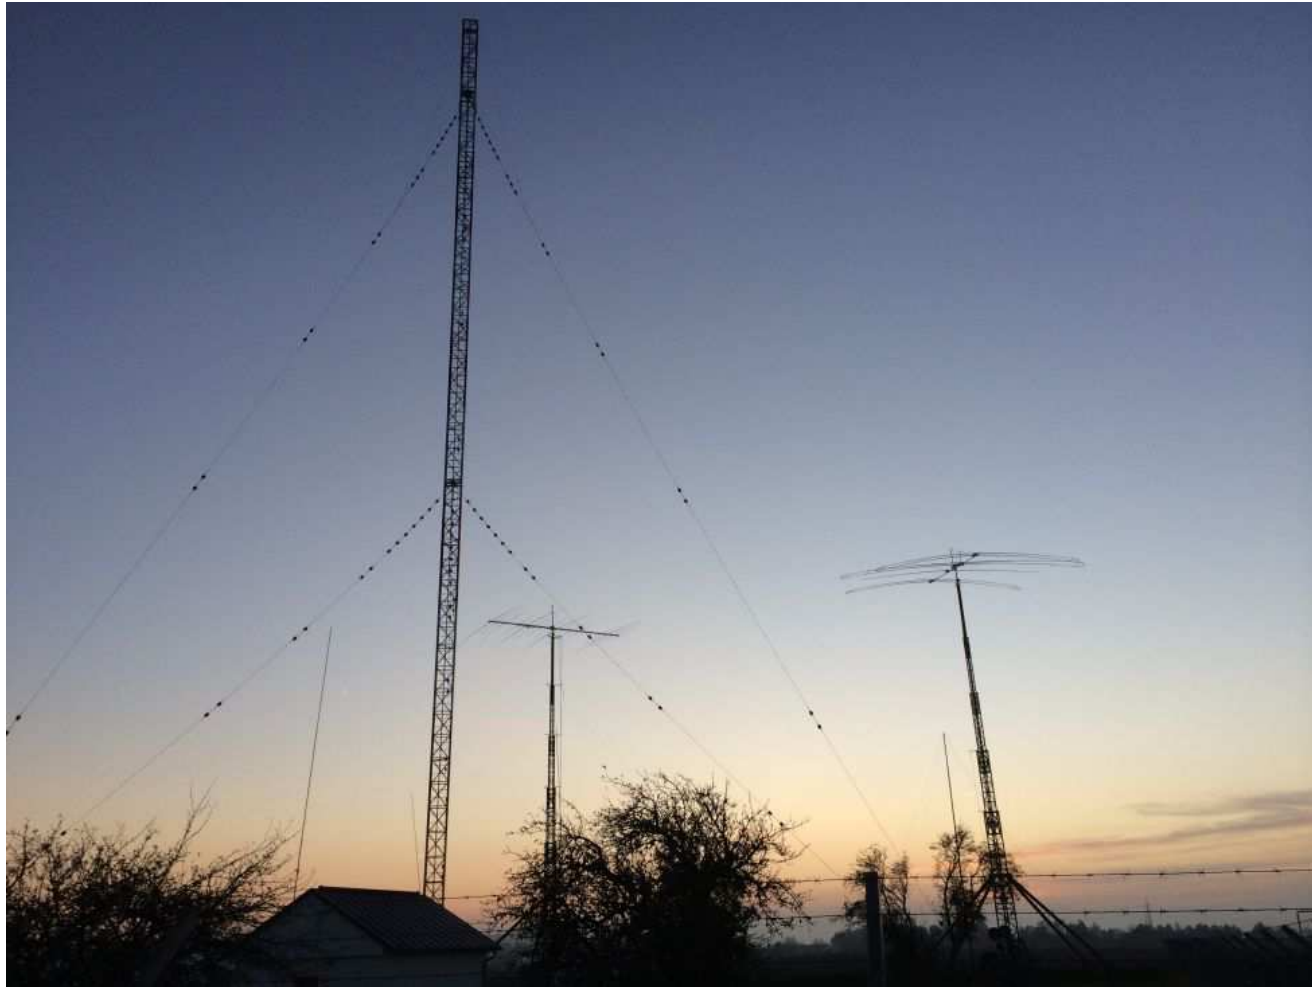

The Bavarian Contest Club

CQWW CW 2014

SOA - DL2CC

Linden, 17.01.2015