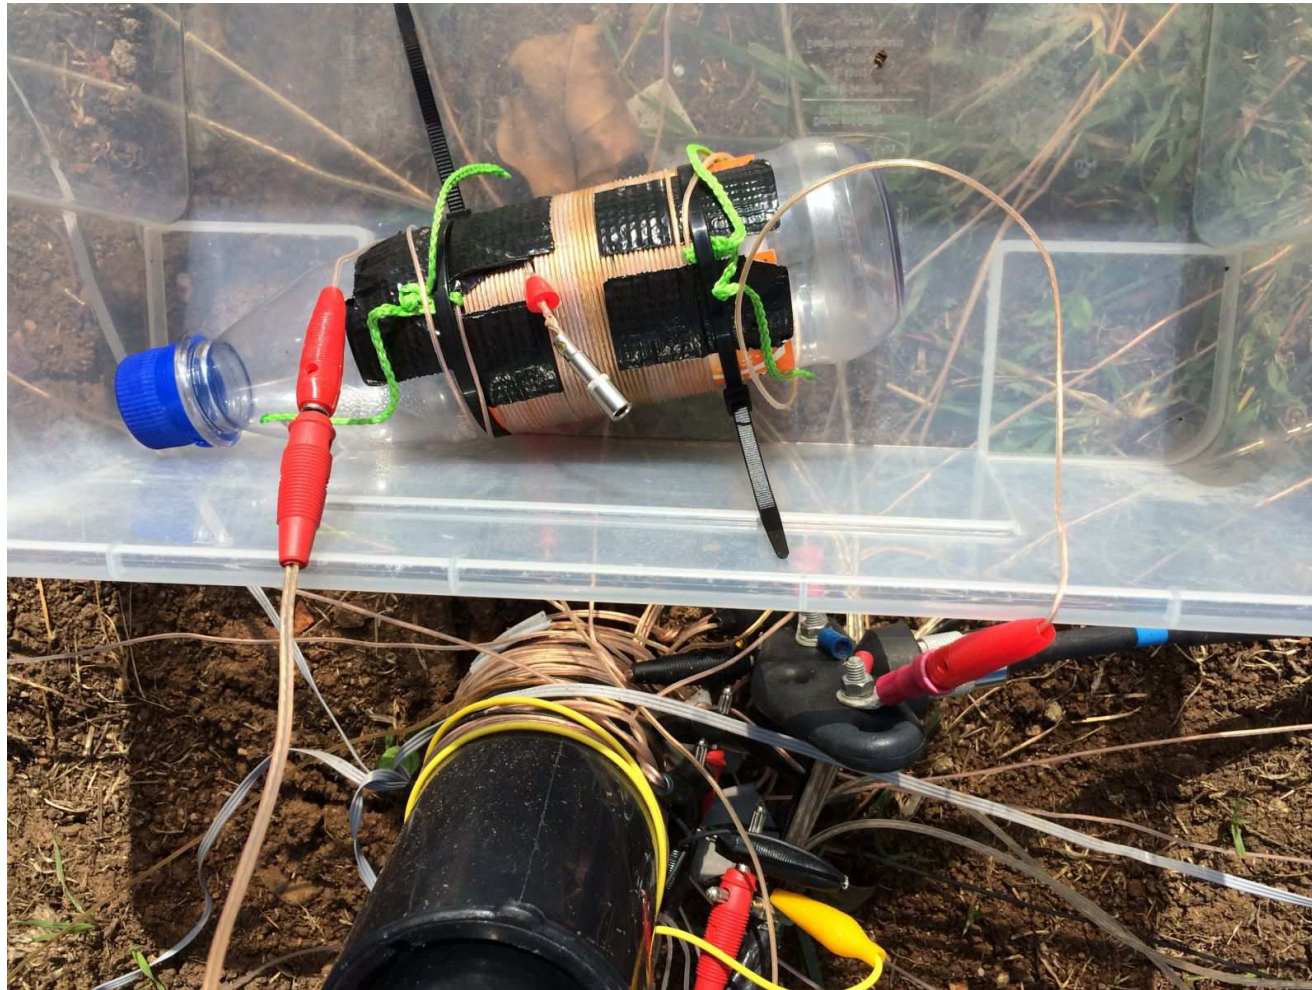

The Bavarian Contest Club

CQWW CW 2014

SO/AB/LP

J340

Linden, 17.01.2015

40