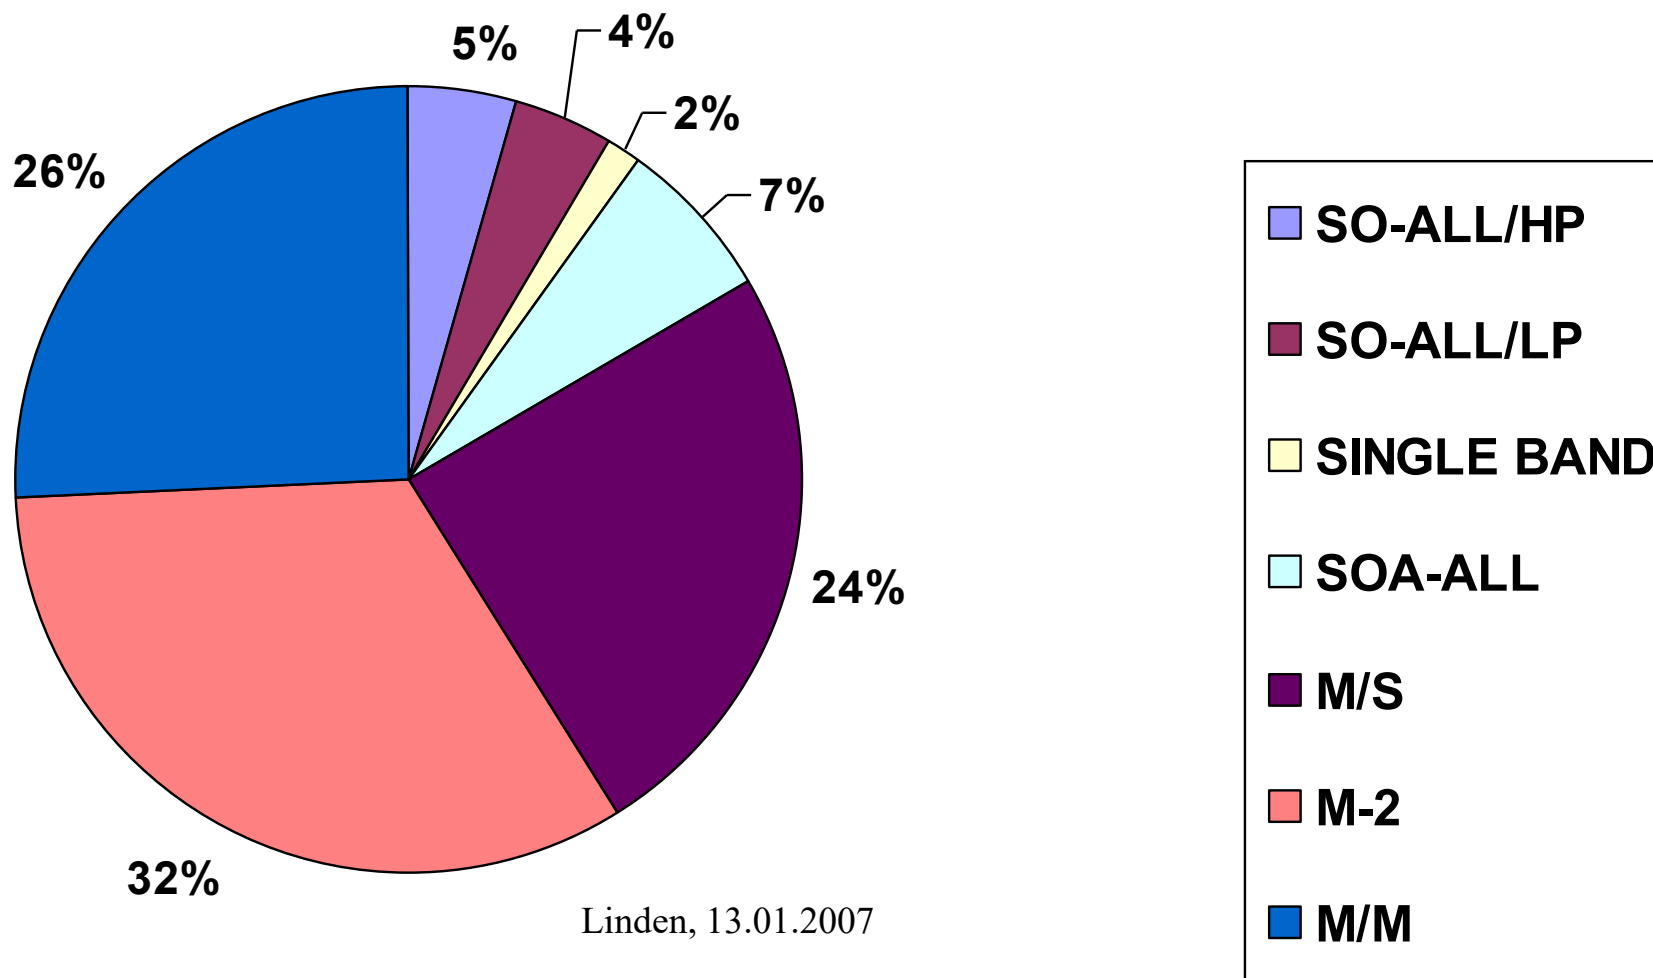

CQWW SSB 2006

- Aufteilung der Punkte nach Klassen